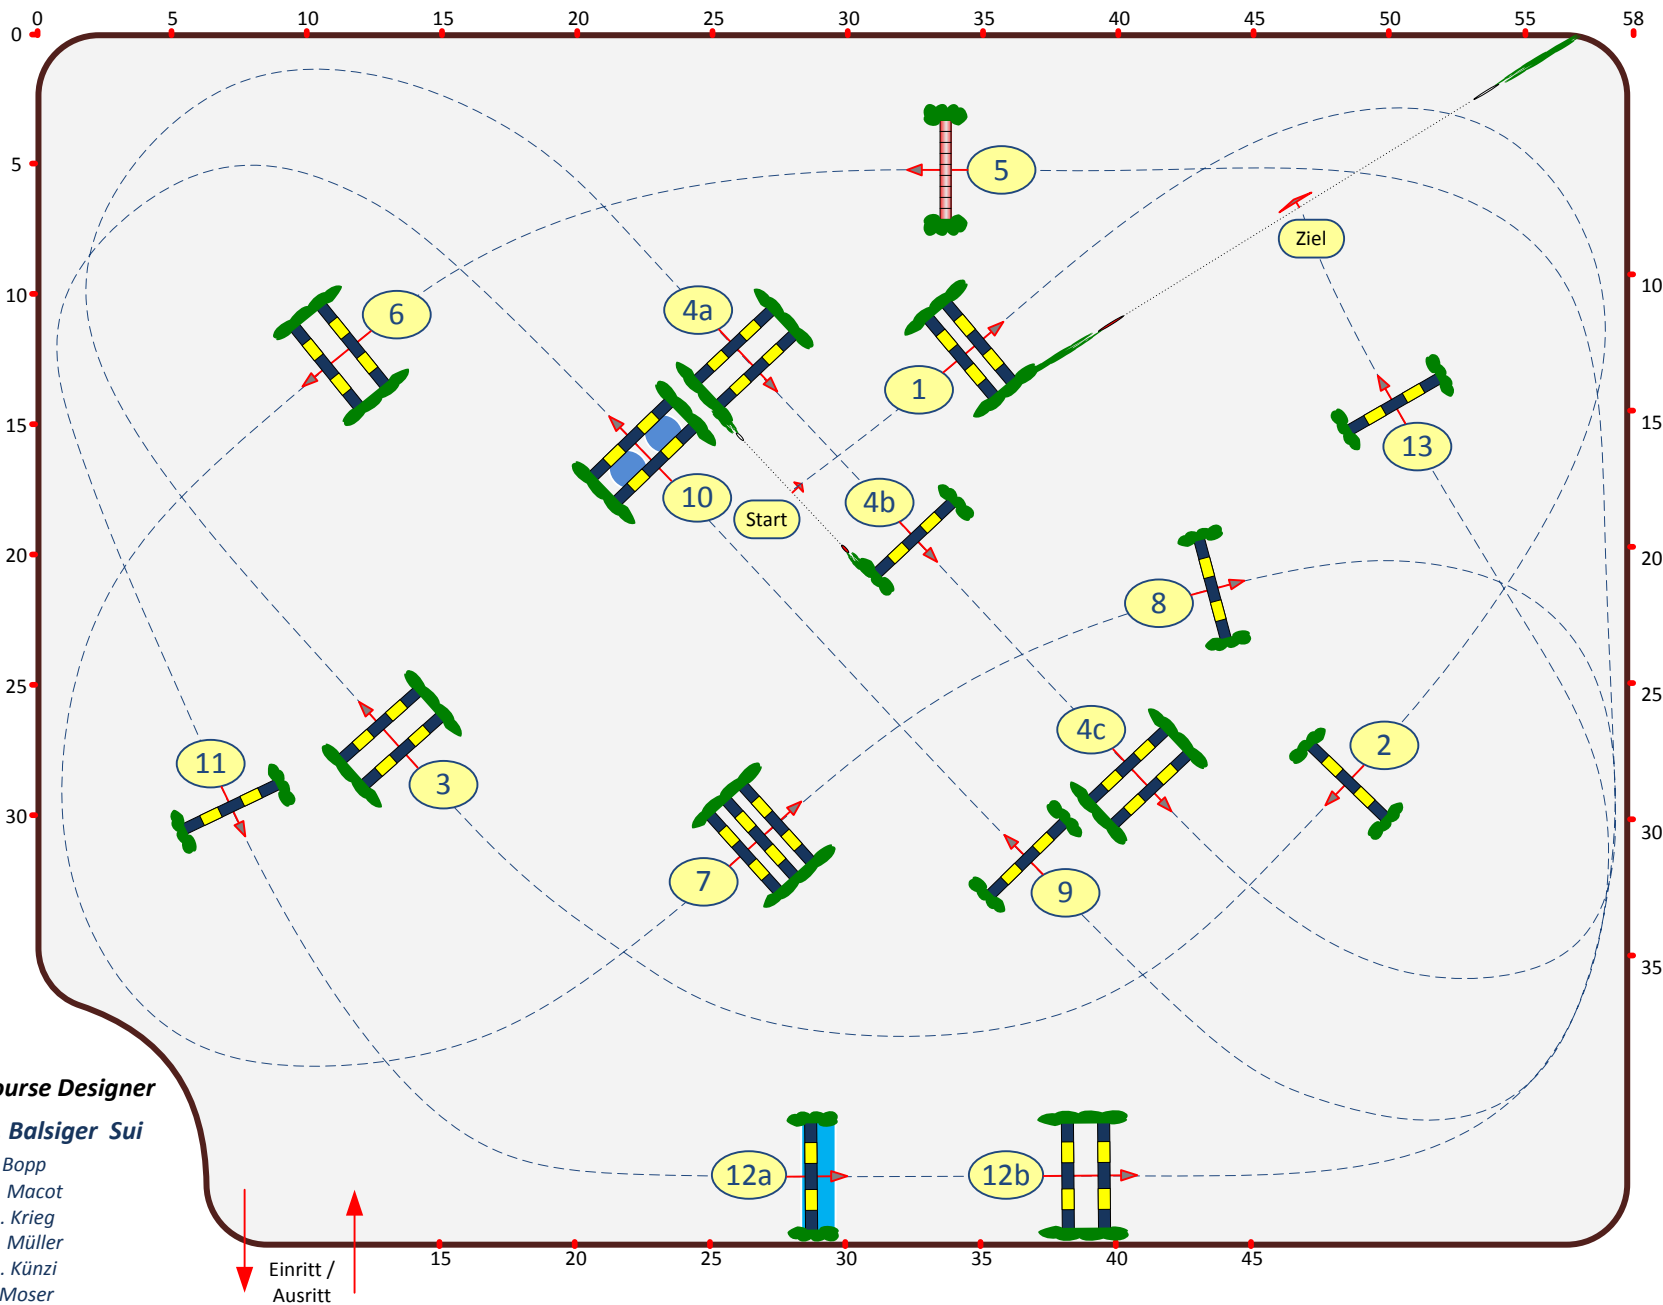

SM Elite

1 Umg.

2 Umgänge 1 Stechen

RG / Art. SM

Height: 1.60 m

Speed: 375 m/min
 m/min

Length: 470 m

Time allowed: 81 s

Time limit: 162 s

Obstacles: 13

Efforts: 16

Penalty: 0 s

1st jump-off:

Length: 0 m

Time allowed: 0 s

Time limit: 0 s

45 m / 58 m

Course Designer

G. Balsiger Sui

- U. Bopp
- M. Macot
- Ch. Krieg
- M. Müller
- Ch. Künzi
- T. Moser